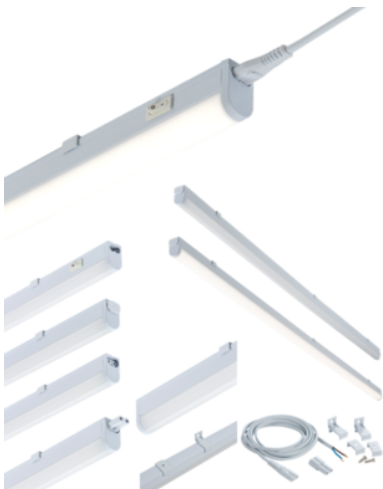

DATASHEET

UCLED9CW

230V 9W LED Linkable Striplight 4000K (538mm)

www.mlaccessories.co.uk

MLA PART CODE	UCLED9CW
DESCRIPTION	230V 9W LED Linkable Striplight 4000K (538mm)
NET WEIGHT (KG)	0.2
FINISH	White
DIFFUSER	Opal
DIMENSIONS (MM)	Length - 538 Width - 22.8 Projection - 36
CONSTRUCTION	Construction - Polycarbonate
CLASS	II
IP RATING	IP20
WATTAGE (W)	9
LAMP TECHNOLOGY	LED
LAMP INCLUDED	Yes
LUMENS (LM)	760±5%
LUMENS LIGHT SOURCE ONLY (LM)	1045±5%
EFFICACY (LM/W)	118.6
CIRCUIT WATTAGE (W)	8.8
CCT	4000K
LIGHT COLOUR	Cool White
CRI	>80
SDCM	<6
RUNNING CURRENT (A)	0.065
DISPLACEMENT FACTOR	>0.9
SVM	0.021
PST-LM	0.006
BEAM ANGLE (DEGREES)	145
LIFE SPAN (HRS)	30,000
L70B50 LIFESPAN (HRS)	54,000
DIMMABLE	No

Knightsbridge

OPERATING TEMPERATURE	-10~40°C
INPUT VOLTAGE	230V 50Hz
CABLE LENGTH (M)	2
WARRANTY	3year(s)
MANUFACTURED IN ACCORDANCE WITH	BS EN 60598
ORIGIN OF MANUFACTURE	China
DECLARATION OF CONFORMITY (HELD ON FILE)	Yes
EAN	5055832977810